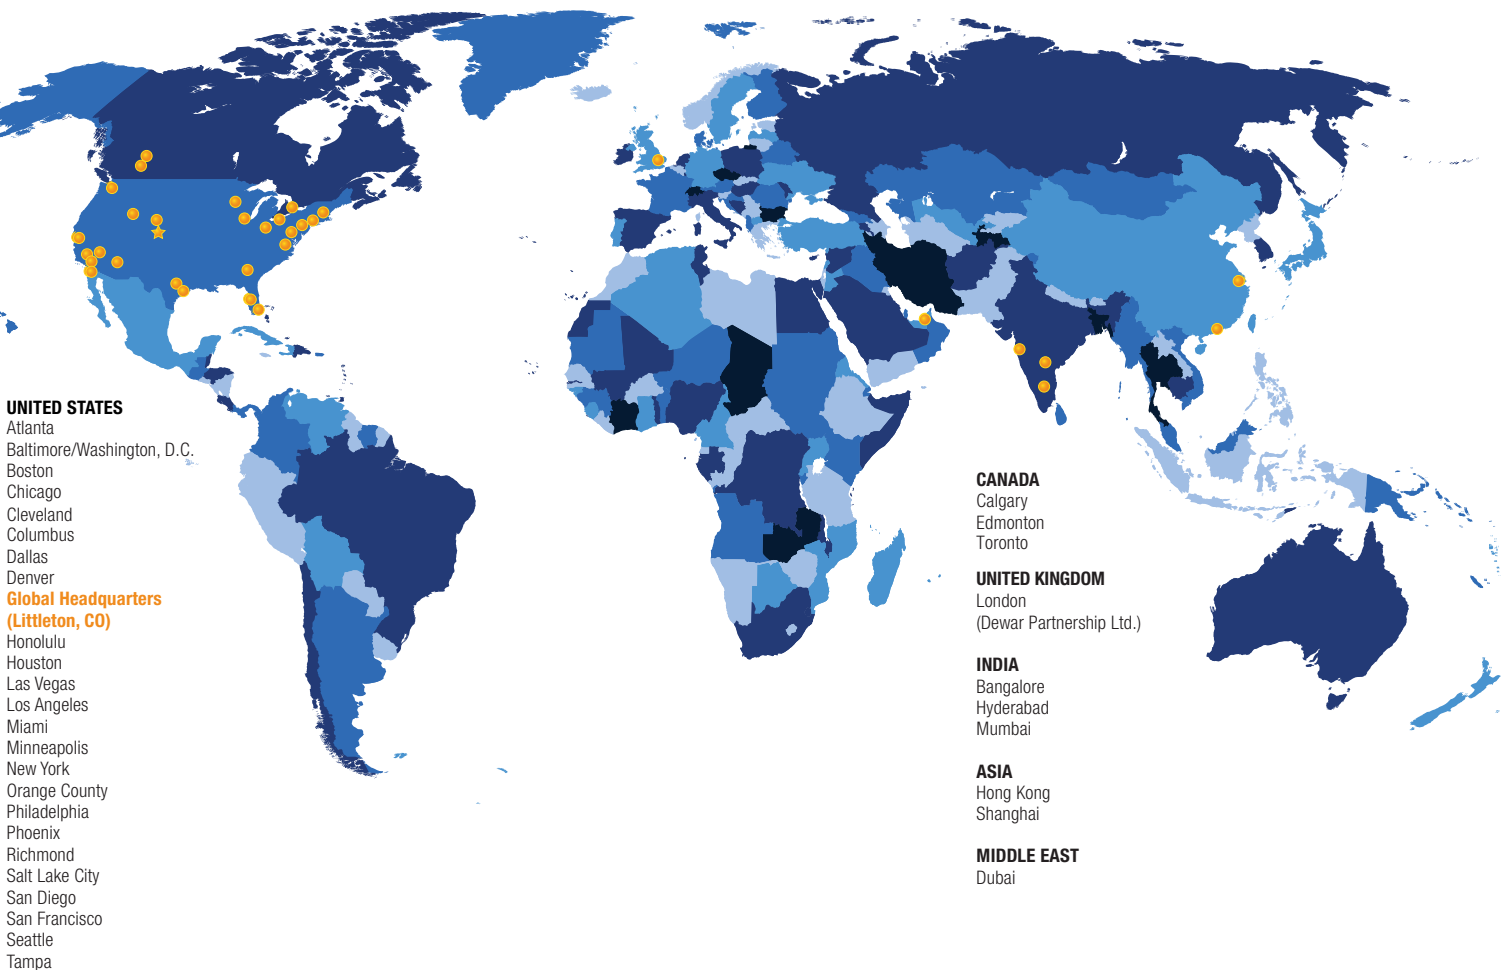

## Project C.U.R.E.

In 2010 and 2011, employees and their families volunteered at Project C.U.R.E., a company that identifies, solicits, collects, sorts and delivers donated medical supplies to over 100 developing countries.

## LOCATIONS OPERATES OFFICES IN 35 CITIES AROUND THE WORLD